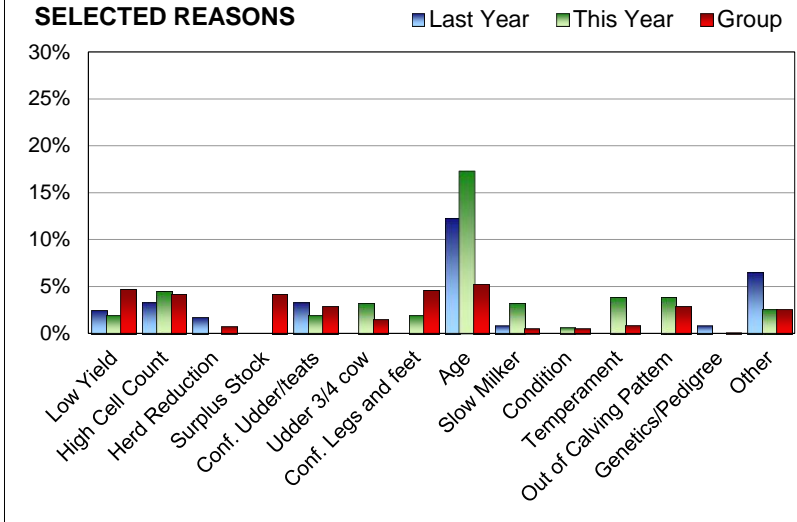

Name: Joe Brown

Number: BA07520 Demo Herd

FORCED vs SELECTED

REASONS FOR COWS LEAVING HERD

Your main reasons this year: Selected Age at 17%
 based on reasons given for 100% of cows sold Forced Repeat Breeder at 8%

AGE PROFILE

Lactation No.	Last Year		This Year		Total	
	Selected	Forced	Selected	Forced	Last Year	This Year
1	1	12	1	3	13	4
2	6	17	6	4	23	10
3	5	26	12	15	31	27
4	4	11	11	25	15	36
5	4	10	5	18	14	23
6	6	2	9	15	8	24
7	1	5	6	4	6	10
8+	11	2	20	3	13	23
Total	38	85	70	87	123	157
	31%	69%	45%	55%		