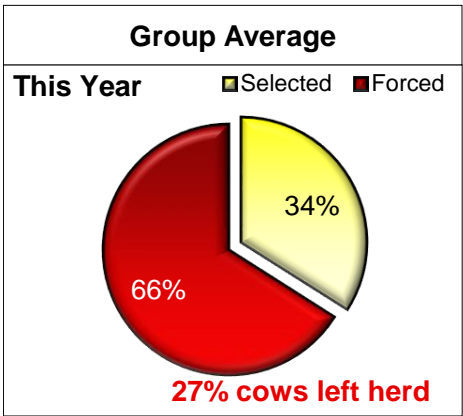

Name: Joe Brown

Number: BA07520 Demo Herd

FORCED vs SELECTED

REASONS FOR COWS LEAVING HERD

Your main reasons this year: Selected Age at 17%
 based on reasons given for 100% of cows sold Forced Repeat Breeder at 8%

AGE PROFILE

Lactation No.	Last Year		This Year		Total	
	Selected	Forced	Selected	Forced	Last Year	This Year
1	1	12	1	3	13	4
2	6	17	6	4	23	10
3	5	26	12	15	31	27
4	4	11	11	25	15	36
5	4	10	5	18	14	23
6	6	2	9	15	8	24
7	1	5	6	4	6	10
8+	11	2	20	3	13	23
Total	38	85	70	87	123	157
	31%	69%	45%	55%		