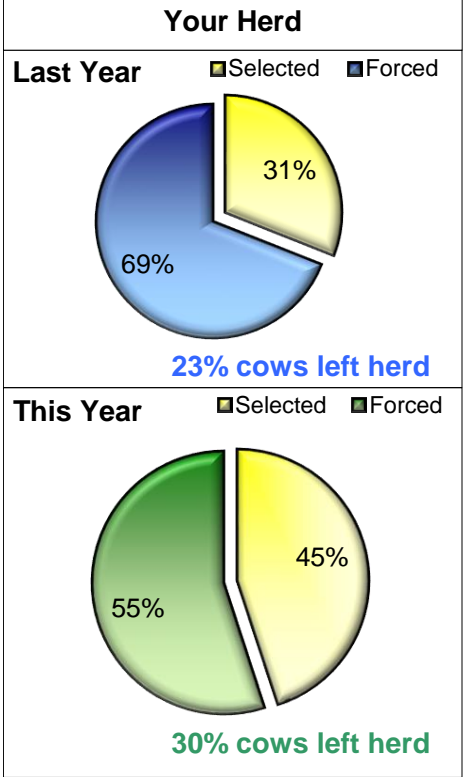

Name: Joe Brown

Number: BA07520 Demo Herd

FORCED vs SELECTED

REASONS FOR COWS LEAVING HERD

Your main reasons this year: Selected Age at 17%
 based on reasons given for 100% of cows sold Forced Repeat Breeder at 8%

AGE PROFILE

Lactation No.	Last Year		This Year		Total	
	Selected	Forced	Selected	Forced	Last Year	This Year
1	1	12	1	3	13	4
2	6	17	6	4	23	10
3	5	26	12	15	31	27
4	4	11	11	25	15	36
5	4	10	5	18	14	23
6	6	2	9	15	8	24
7	1	5	6	4	6	10
8+	11	2	20	3	13	23
Total	38	85	70	87	123	157
	31%	69%	45%	55%		