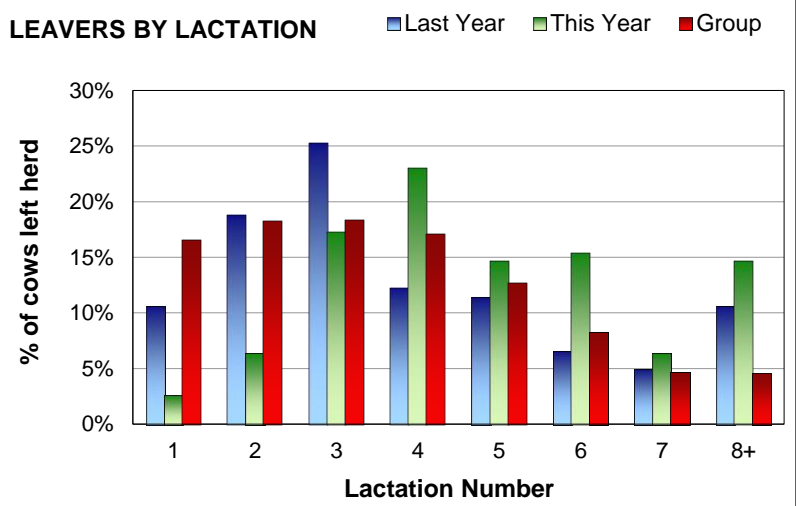

Name: Joe Brown

Number: BA07520 Demo Herd

FORCED vs SELECTED

REASONS FOR COWS LEAVING HERD

Your main reasons this year: Selected Age at 17%
 based on reasons given for 100% of cows sold Forced Repeat Breeder at 8%

AGE PROFILE

Lactation No.	Last Year		This Year		Total	
	Selected	Forced	Selected	Forced	Last Year	This Year
1	1	12	1	3	13	4
2	6	17	6	4	23	10
3	5	26	12	15	31	27
4	4	11	11	25	15	36
5	4	10	5	18	14	23
6	6	2	9	15	8	24
7	1	5	6	4	6	10
8+	11	2	20	3	13	23
Total	38	85	70	87	123	157
	31%	69%	45%	55%		

% leaving in the first three lactations: Last Year 54% This Year 26% Group 53%