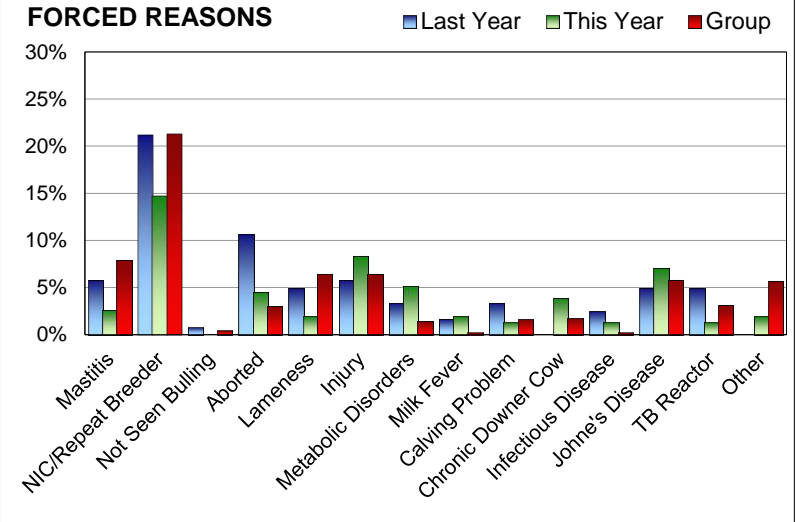

Name: Joe Brown

Number: BA07520 Demo Herd

FORCED vs SELECTED

REASONS FOR COWS LEAVING HERD

Your main reasons this year: Selected Age at 17%
 based on reasons given for 100% of cows sold Forced Repeat Breeder at 8%

AGE PROFILE

Lactation No.	Last Year		This Year		Total	
	Selected	Forced	Selected	Forced	Last Year	This Year
1	1	12	1	3	13	4
2	6	17	6	4	23	10
3	5	26	12	15	31	27
4	4	11	11	25	15	36
5	4	10	5	18	14	23
6	6	2	9	15	8	24
7	1	5	6	4	6	10
8+	11	2	20	3	13	23
Total	38	85	70	87	123	157
	31%	69%	45%	55%		

% leaving in the first three lactations: Last Year 54% This Year 26% Group 53%