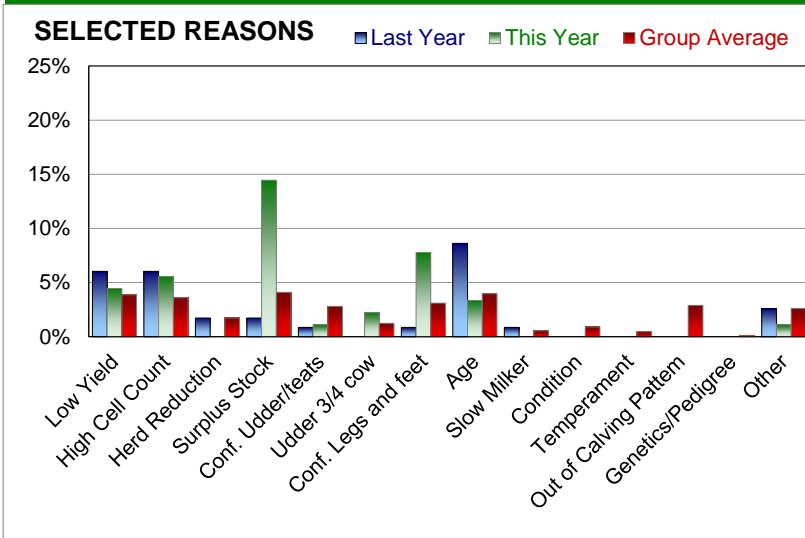

Name: **Joe Brown**
 Number: **BA7520** Demo Herd

Year ending

FORCED vs SELECTED

REASONS FOR COWS LEAVING HERD

Your main reasons this year: Selected Surplus Stock at 14%
 based on reasons given for 100% of cows sold Forced Repeat Breeder at 21%

AGE PROFILE

Lactation No.	Last Year		This Year		Total	
	Selected	Forced	Selected	Forced	Last Year	This Year
1	3	11	11	10	14	21
2	4	11	7	7	15	14
3	3	11	2	10	14	12
4	6	24	6	9	30	15
5	4	11	3	4	15	7
6	2	2	2	6	4	8
7	6	10	3	6	16	9
8+	6	2	2	2	8	4
Total	34	82	36	54	116	90
	29%	71%	40%	60%		