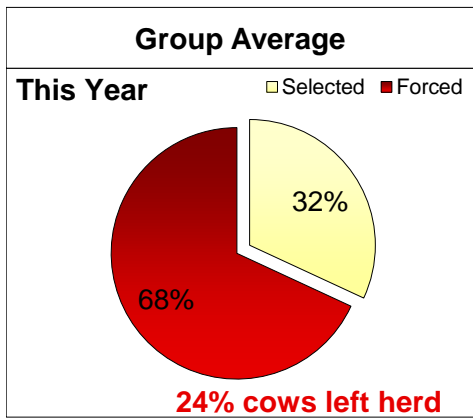

Name: **Joe Brown**
 Number: **BA7520** Demo Herd

Year ending

FORCED vs SELECTED

REASONS FOR COWS LEAVING HERD

Your main reasons this year: Selected Surplus Stock at 14%
 based on reasons given for 100% of cows sold Forced Repeat Breeder at 21%

AGE PROFILE

Lactation No.	Last Year		This Year		Total	
	Selected	Forced	Selected	Forced	Last Year	This Year
1	3	11	11	10	14	21
2	4	11	7	7	15	14
3	3	11	2	10	14	12
4	6	24	6	9	30	15
5	4	11	3	4	15	7
6	2	2	2	6	4	8
7	6	10	3	6	16	9
8+	6	2	2	2	8	4
Total	34	82	36	54	116	90
	29%	71%	40%	60%		