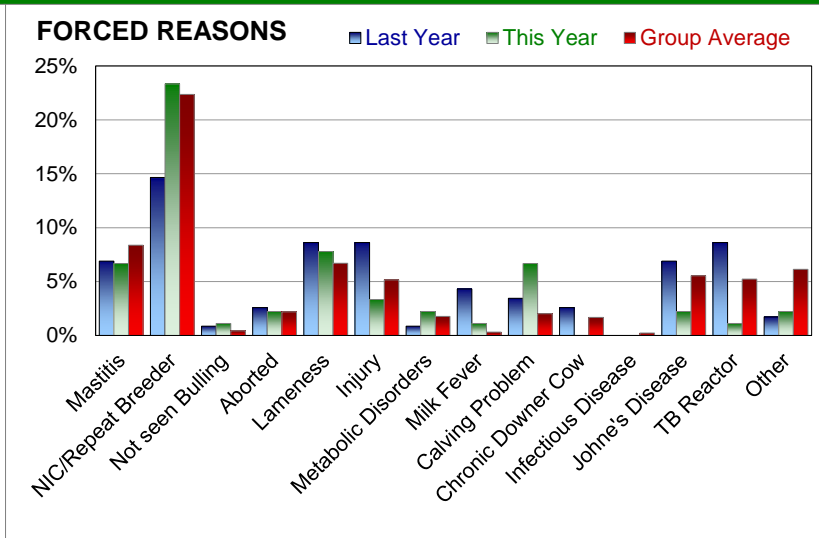

Name: **Joe Brown**
 Number: **BA7520** Demo Herd

Year ending

FORCED vs SELECTED

REASONS FOR COWS LEAVING HERD

Your main reasons this year: Selected Surplus Stock at 14%
 based on reasons given for 100% of cows sold Forced Repeat Breeder at 21%

AGE PROFILE

Lactation No.	Last Year		This Year		Total	
	Selected	Forced	Selected	Forced	Last Year	This Year
1	3	11	11	10	14	21
2	4	11	7	7	15	14
3	3	11	2	10	14	12
4	6	24	6	9	30	15
5	4	11	3	4	15	7
6	2	2	2	6	4	8
7	6	10	3	6	16	9
8+	6	2	2	2	8	4
Total	34	82	36	54	116	90
	29%	71%	40%	60%		

% leaving in the first three lactations: Last Year 37% This Year 52% Group 52%