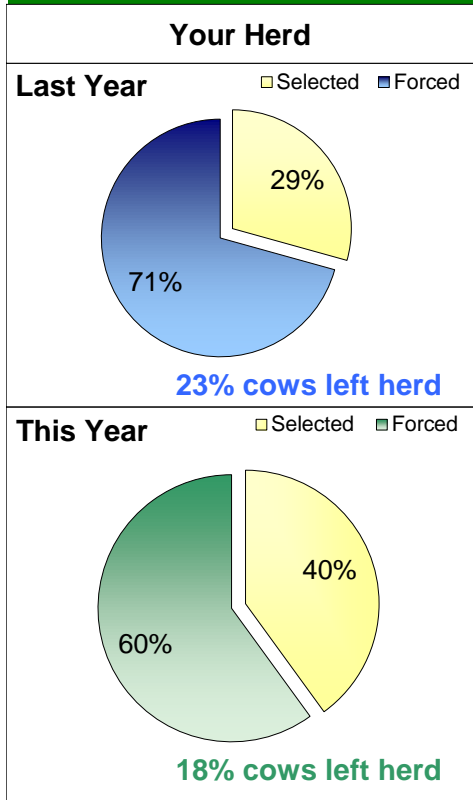

Name: **Joe Brown**
 Number: **BA7520** Demo Herd

Year ending

FORCED vs SELECTED

REASONS FOR COWS LEAVING HERD

Your main reasons this year: Selected Surplus Stock at 14%
 based on reasons given for 100% of cows sold Forced Repeat Breeder at 21%

AGE PROFILE

Lactation No.	Last Year		This Year		Total	
	Selected	Forced	Selected	Forced	Last Year	This Year
1	3	11	11	10	14	21
2	4	11	7	7	15	14
3	3	11	2	10	14	12
4	6	24	6	9	30	15
5	4	11	3	4	15	7
6	2	2	2	6	4	8
7	6	10	3	6	16	9
8+	6	2	2	2	8	4
Total	34	82	36	54	116	90
	29%	71%	40%	60%		

% leaving in the first three lactations: Last Year 37% This Year 52% Group 52%